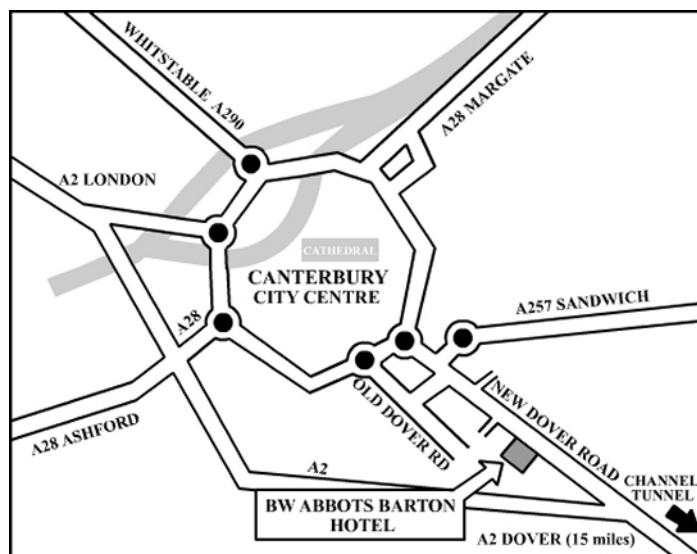

### ...DIRECTIONS...

- From London: Take the A2 towards Dover. Turn off at Canterbury Exit following signs to Margate A28. Continue towards Margate Direction through various roundabouts turning right at the St. George roundabout signposted Dover A2. Go straight ahead at traffic lights which lead to New Dover Rd. where the Abbots Barton Hotel is situated on the right after 300 m. Approximately
- From Ashford: Take the A28 towards Margate. On approach of Canterbury City, Ashford Rd. leads onto Thanington Rd. Follow the A28 signs around Canterbury Orbital up to the St. George roundabout. Take the third exit signposted Dover A2. Go straight ahead at traffic lights which lead to New Dover Rd. where the Abbots Barton Hotel is situated on the right after 300 m. Approximately
- From Dover: Take the A2 towards London. Exit at Canterbury A2050 which leads directly onto New Dover Rd. where the Abbots Barton Hotel is situated on the left hand side after 1 mile Approximately
- From Margate: Take the A28 towards Ashford. On approach of Canterbury, follow signs for City Centre up to the St. George roundabout. Take the first exit towards Dover A2. Go straight ahead at traffic lights which lead to New Dover Rd. where the Abbots Barton Hotel is situated on the right after 300 m. Approximately
- From Sandwich: Take the A257 towards Canterbury. At roundabout, continue straight to traffic light junction, turning left into New Dover Rd. The Abbots Barton Hotel is situated on the right after 300 m. approximately